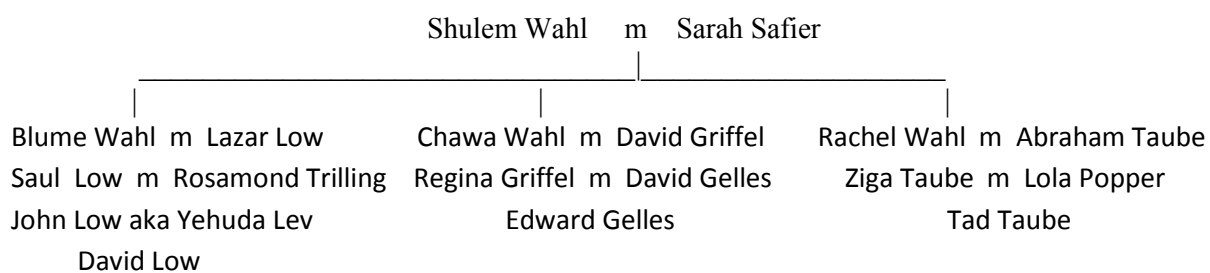

**David Low, musician
great-grandson of Blume Wahl**

“David Low received his Bachelor of Music and Master of Music degrees from the Juilliard school. He was principal cellist of the Juilliard Orchestra and the New World Symphony. He was appointed the Brandeis-Bardin Institute’s Artistic Director in 1989, where he performed chamber music recitals and directed some forty concerts and musical experiences each year. Mr. Low produced the BBI Klezmer Ensemble’s debut CD. In 1994 he entered the field of music contracting for motion picture scores. Mr. Low actively performs in the film and television recording industry”

for details of numerous other cousins

see Edward Gelles, *An Ancient Lineage*, (Valentine Mitchell, London, 2006)